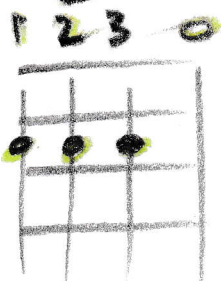

ZOOM UKE

Session 2

- Chord Groups

C

C major 7 or C⁷

a

a^d

F

G

Shostakovitch Chord

A

A⁷

D

D⁷

e

Fake E

E⁷