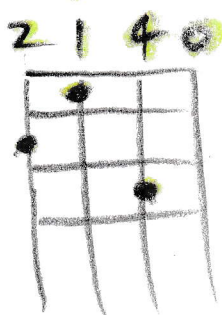

ZOOM UKE

Session 2

- Chord Groups

C

C major 7 or C⁷

a

a^d

F

G

Shostakovitch Chord

A

A⁷

D

D⁷

e

Fake E

E⁷