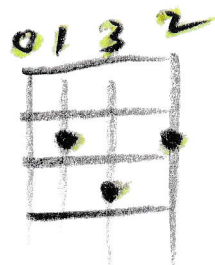

VKE

High G C E A

A musical staff in treble clef with four notes: G4 (circled), C4, E4, and A4. The G4 note is circled.

or low G C E A

A musical staff in treble clef with four notes: G4 (circled), C4, E4, and A4. The G4 note is circled. Below the staff, fretting diagrams are shown for the G, C, and E notes. The G note is fretted on the 4th fret of the 4th string. The C note is fretted on the 3rd fret of the 3rd string. The E note is fretted on the 4th fret of the 4th string.

from Top 4 Strings of Guitar

A musical staff in treble clef with four notes: G4, C4, E4, and A4. Below the staff, fretting diagrams are shown for the G, C, and E notes. The G note is fretted on the 4th fret of the 4th string. The C note is fretted on the 3rd fret of the 3rd string. The E note is fretted on the 4th fret of the 4th string.

VKE

TAB

A guitar tablature line with notes 3, 0, 3, 0, 3, 0, 3. The notes are on the 4th string.

to

A musical staff in treble clef with four notes: G4, C4, E4, and A4. Below the staff, fretting diagrams are shown for the G, C, and E notes. The G note is fretted on the 4th fret of the 4th string. The C note is fretted on the 3rd fret of the 3rd string. The E note is fretted on the 4th fret of the 4th string.

- Chord Groups

C

C major 7 or C⁷

a

a^d

F

G

Shostakovitch Chord