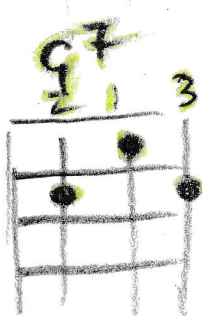

VKE

High G C E A

A musical staff in treble clef with four notes: G4 (circled), C4, E4, and A4. The G4 note is circled.

or low G C E A

A musical staff in treble clef with four notes: G4 (circled), C4, E4, and A4. The G4 note is circled. Below the staff, fretting diagrams are shown for the G, C, and E notes. The G note is fretted on the 4th fret of the 4th string. The C note is fretted on the 3rd fret of the 3rd string. The E note is fretted on the 4th fret of the 4th string.

from Top 4 Strings of Guitar

A musical staff in treble clef with four notes: G4, C4, E4, and A4. Below the staff, fretting diagrams are shown for the G, C, and E notes. The G note is fretted on the 4th fret of the 4th string. The C note is fretted on the 3rd fret of the 3rd string. The E note is fretted on the 4th fret of the 4th string.

VKE

TAB

A guitar tablature line with notes 3, 0, 3, 0, 3, 0, 3. The notes are on the 4th string.

to

A musical staff in treble clef with four notes: G4, C4, E4, and A4. Below the staff, fretting diagrams are shown for the G, C, and E notes. The G note is fretted on the 4th fret of the 4th string. The C note is fretted on the 3rd fret of the 3rd string. The E note is fretted on the 4th fret of the 4th string.

- Chord Groups

C

C major 7 or C⁷

a

a^d

F

G

Shostakovitch Chord