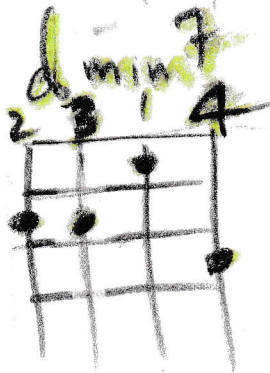

VKE

High G C E A

A musical staff in treble clef with four notes: G4 (circled), C4, E4, and A4. The G4 note is circled.

or low G C E A

A musical staff in treble clef with four notes: G4 (circled), C4, E4, and A4. The G4 note is circled. Below the staff, fretting diagrams are shown for the G, C, and E notes. The G note is fretted on the 4th fret of the 4th string. The C note is fretted on the 3rd fret of the 3rd string. The E note is fretted on the 4th fret of the 4th string.

from Top 4 Strings of Guitar

A musical staff in treble clef with four notes: G4, C4, E4, and A4. Below the staff, fretting diagrams are shown for the G, C, and E notes. The G note is fretted on the 4th fret of the 4th string. The C note is fretted on the 3rd fret of the 3rd string. The E note is fretted on the 4th fret of the 4th string.

VKE

TAB

A guitar tablature line with notes 3, 0, 3, 0, 3, 0, 3. The notes are on the 4th string.

to

A musical staff in treble clef with four notes: G4, C4, E4, and A4. Below the staff, fretting diagrams are shown for the G, C, and E notes. The G note is fretted on the 4th fret of the 4th string. The C note is fretted on the 3rd fret of the 3rd string. The E note is fretted on the 4th fret of the 4th string.

- Chord Groups

C

C major 7 or C⁷

a

a^d

F

G

Shostakovitch Chord