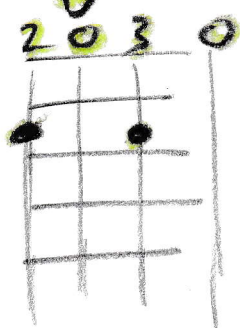

VKE

High G C E A

A musical staff in treble clef with four notes: G4 (circled), C4, E4, and A4. The G4 note is circled.

or low G C E A

A musical staff in treble clef with four notes: G4 (circled), C4, E4, and A4. The G4 note is circled. Below the staff, fretting diagrams are shown for the G, C, and E notes. The G note is fretted on the 4th fret of the 4th string. The C note is fretted on the 3rd fret of the 3rd string. The E note is fretted on the 4th fret of the 4th string.

from Top 4 Strings of Guitar

A musical staff in treble clef with four notes: G4, C4, E4, and A4. Below the staff, fretting diagrams are shown for the G, C, and E notes. The G note is fretted on the 4th fret of the 4th string. The C note is fretted on the 3rd fret of the 3rd string. The E note is fretted on the 4th fret of the 4th string.

VKE

TAB

A guitar tablature line with notes 3, 0, 3, 0, 3, 0, 3. The notes are on the 4th string.

to

A musical staff in treble clef with four notes: G4, C4, E4, and A4. Below the staff, fretting diagrams are shown for the G, C, and E notes. The G note is fretted on the 4th fret of the 4th string. The C note is fretted on the 3rd fret of the 3rd string. The E note is fretted on the 4th fret of the 4th string.

A

A⁷

D

D⁷

e

Fake E

E⁷