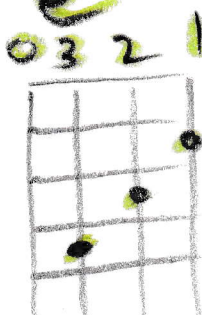

VKE

High G C E A

A musical staff in treble clef with four notes: G4 (circled), C4, E4, and A4. The G4 note is circled.

or low G C E A

A musical staff in treble clef with four notes: G4 (circled), C4, E4, and A4. The G4 note is circled. Below the staff, fretting diagrams are shown for the G, C, and E notes. The G note is fretted on the 4th fret of the 4th string. The C note is fretted on the 3rd fret of the 3rd string. The E note is fretted on the 4th fret of the 4th string.

from Top 4 Strings of Guitar

A musical staff in treble clef with four notes: G4, C4, E4, and A4. Below the staff, fretting diagrams are shown for the G, C, and E notes. The G note is fretted on the 4th fret of the 4th string. The C note is fretted on the 3rd fret of the 3rd string. The E note is fretted on the 4th fret of the 4th string.

VKE

TAB

A guitar tablature line with notes 3, 0, 3, 0, 3, 0, 3. The notes are on the 4th string.

to

A musical staff in treble clef with four notes: G4, C4, E4, and A4. Below the staff, fretting diagrams are shown for the G, C, and E notes. The G note is fretted on the 4th fret of the 4th string. The C note is fretted on the 3rd fret of the 3rd string. The E note is fretted on the 4th fret of the 4th string.

A

A⁷

D

D⁷

e

Fake E

E⁷