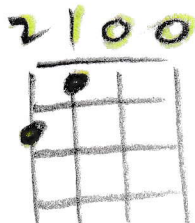

ZOOM UKE

Session 2

- Chord Groups

C

C major 7 or C⁷

a

a^d

F

G

Shostakovitch Chord

A

A⁷

D

D⁷

e

Fake E

E⁷