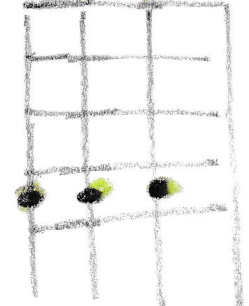

VKE

High G C E A

A musical staff in treble clef with four notes: G4 (circled), C4, E4, and A4. The G4 note is circled.

or low G C E A

A musical staff in treble clef with four notes: G4 (circled), C4, E4, and A4. The G4 note is circled. Below the staff, fretting diagrams are shown for the G, C, and E notes. The G note is fretted on the 4th fret of the 4th string. The C note is fretted on the 3rd fret of the 3rd string. The E note is fretted on the 4th fret of the 4th string.

from Top 4 Strings of Guitar

A musical staff in treble clef with four notes: G4, C4, E4, and A4. Below the staff, fretting diagrams are shown for the G, C, and E notes. The G note is fretted on the 4th fret of the 4th string. The C note is fretted on the 3rd fret of the 3rd string. The E note is fretted on the 4th fret of the 4th string.

VKE

TAB

A guitar tablature line with notes 3, 0, 3, 0, 3, 0, 3. The notes are on the 4th string.

to

A musical staff in treble clef with four notes: G4, C4, E4, and A4. Below the staff, fretting diagrams are shown for the G, C, and E notes. The G note is fretted on the 4th fret of the 4th string. The C note is fretted on the 3rd fret of the 3rd string. The E note is fretted on the 4th fret of the 4th string.

A

A⁷

D

D⁷

e

Fake E

E⁷