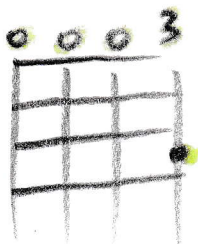

ZOOM UKE

Session 2

- Chord Groups

C